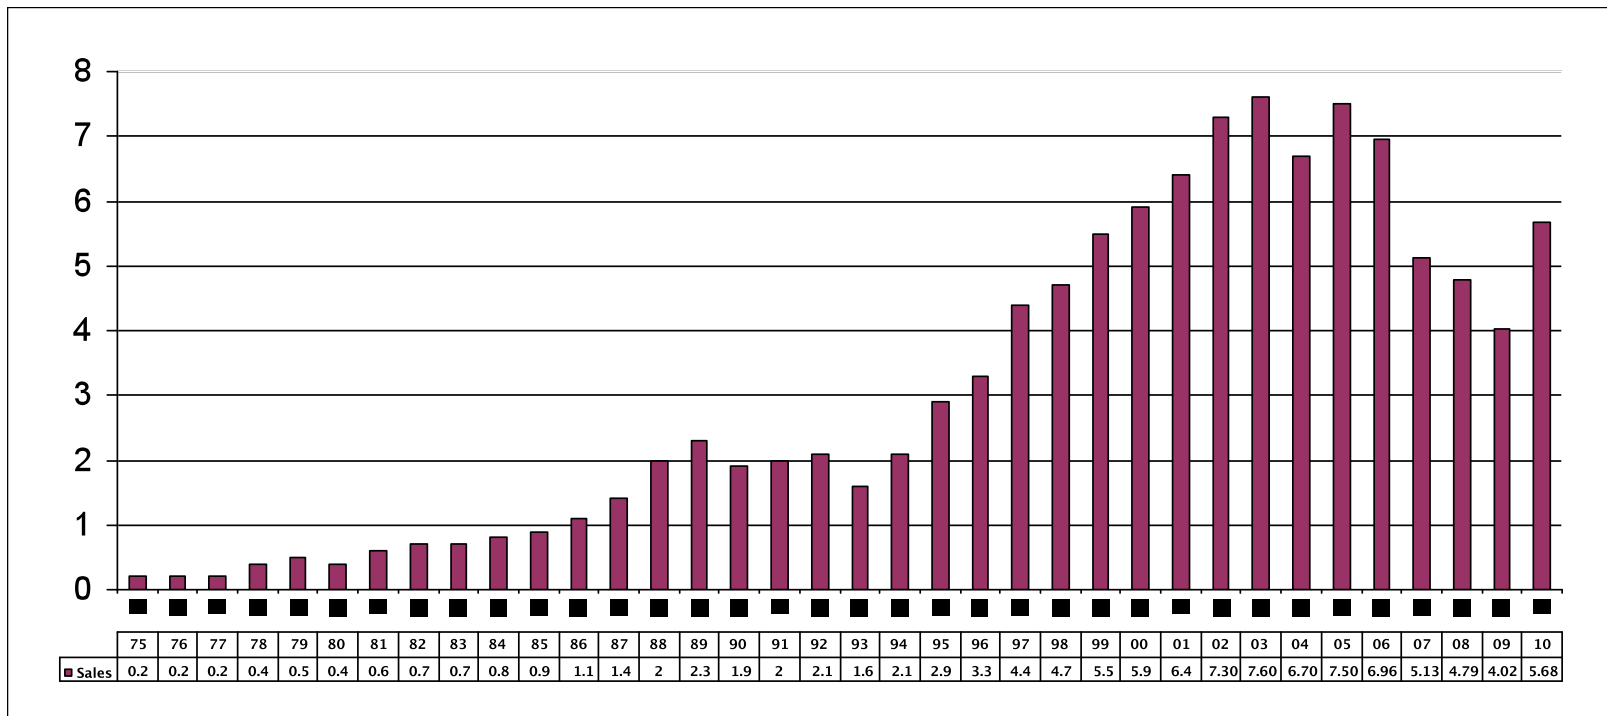

NEDERBURG

RARE SOUTH AFRICAN WINE

AUCTION

SINCE 1975

Total Auction Sales

1975 - 2010

2010 Nederburg Auction Sales of R5, 683, 810

NEDERBURG

RARE SOUTH AFRICAN WINE

AUCTION

SINCE 1975

Summary of Prices

Total Auction Sales	2010		2009		2008	
	R 5,683,810		R 4,021,920		R 4,790,230	
	9L Case	Average Price	9L Case	Average Price	9L Case	Average Price
Total	3,775	1,506	3,660	1,099	3,771	1,270
Dry White Wine	788	1,100	722	842	904	935
Noble Late Harvest	98	2,711	116	1,694	142	1,861
Red Wine	2,703	1,515	2,753	1,136	2,547	1,359
Fortified Wine	49	1,924	30	833	66	689
Port	74	3,130	30	1,890	98	1,414
MCC	63	2,021	10	854	15	2,400